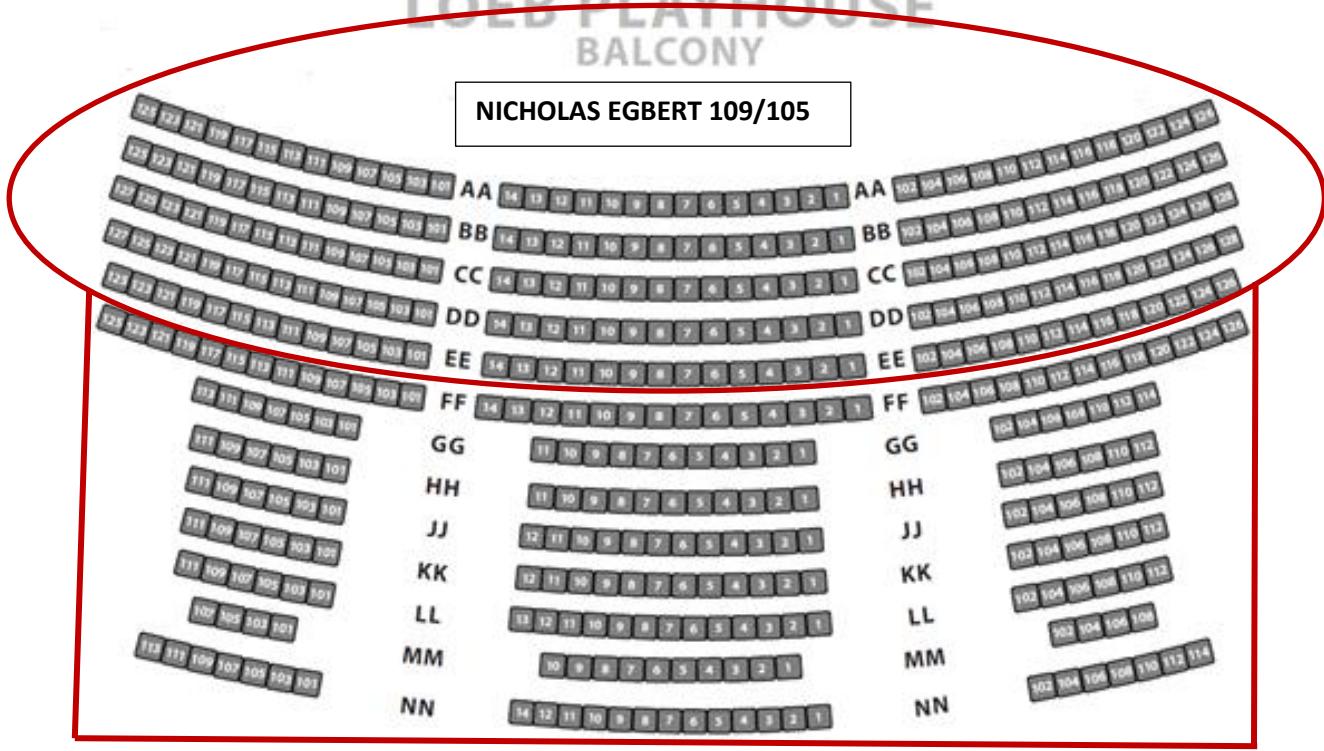

1 2 3 4 5 6 7 8

9 10 11 12 13 14 15 16

17 18 19 20 21 22 23 24

EE 129

468/239 stations

STAGE

Qinfeng Li 106/95

Razan Taha 110/111

Yue Zhao 104/110

Loeb Playhouse
Purdue University
Main Floor
634/312 Seating

LOEB PLAYHOUSE
BALCONY

NICHOLAS EGBERT 109/105

TIANSHUO ZHANG 109/106

Balcony

WTHR 200

- 480/260 stations
- 394/215 stations (Main Floor)
- 86/45 stations (Balcony)
- X - Wheelchair seating
- 1 Very Large AV screen
- Video Lectern Cabinet
- 35' Chalkboard
- Audio Recording Capabilities
- Voice Amplification