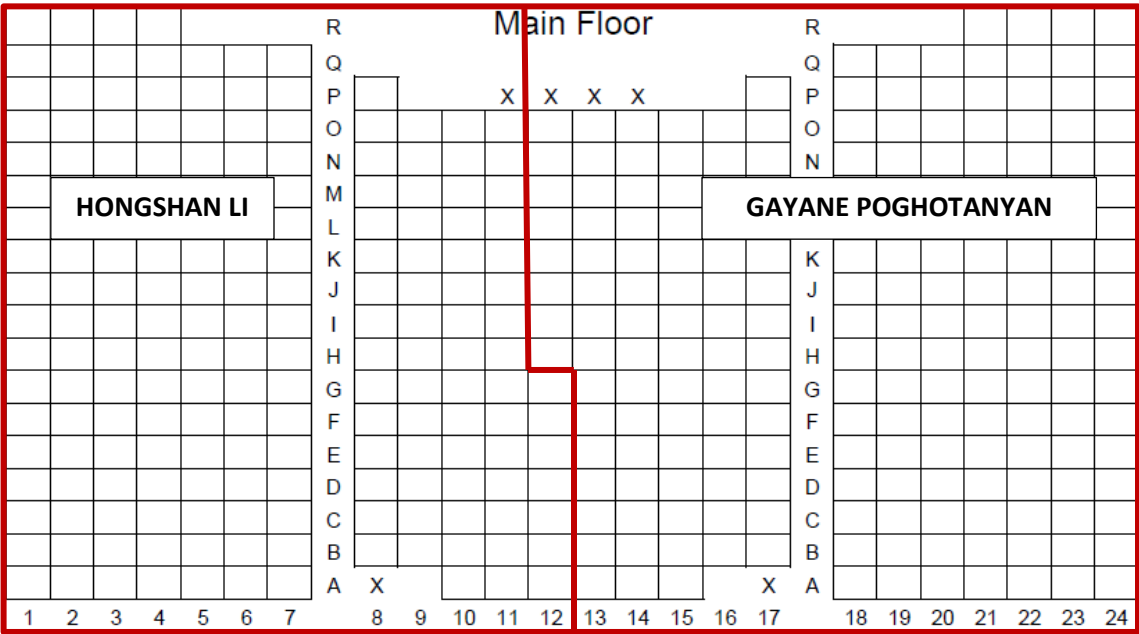

Yue Zhao 104/110

Loeb Playhouse
Purdue University
Main Floor
634/312 Seating

LOEB PLAYHOUSE
BALCONY

NICHOLAS EGBERT 109/105

TIANSHUO ZHANG 109/106

Balcony

WTHR 200

- 480/260 stations
- 394/215 stations (Main Floor)
- 86/45 stations (Balcony)
- X - Wheelchair seating
- 1 Very Large AV screen
- Video Lectern Cabinet
- 35' Chalkboard
- Audio Recording Capabilities
- Voice Amplification