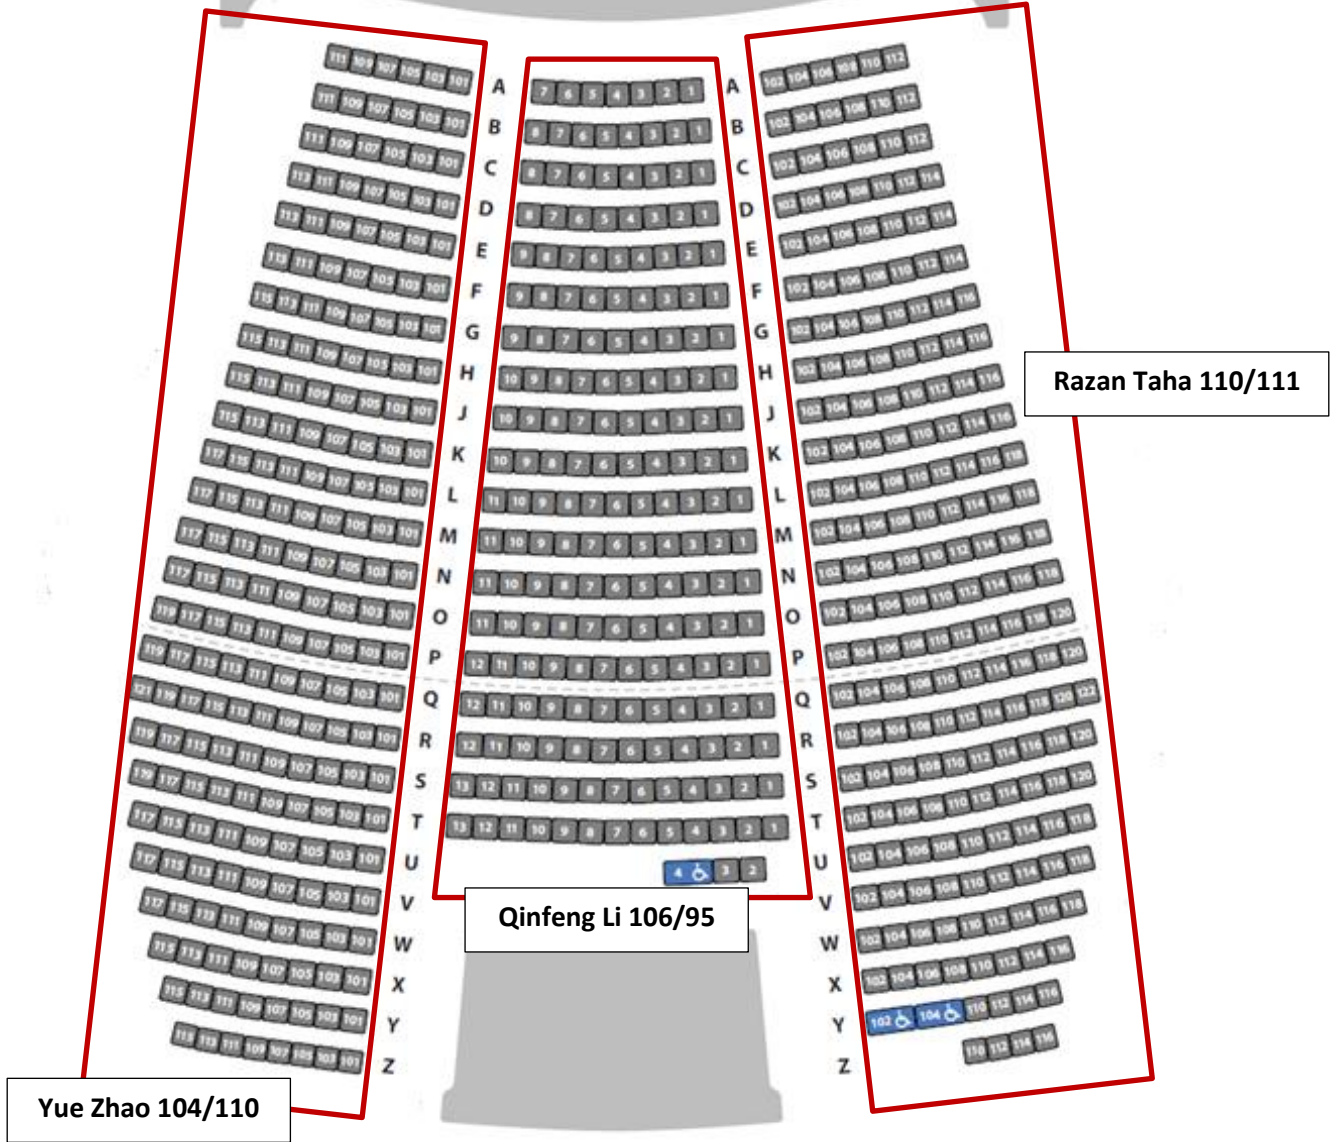

1 2 3 4 5 6 7 8

9 10 11 12 13 14 15 16

17 18 19 20 21 22 23 24

EE 129

468/239 stations

STAGE

Qinfeng Li 106/95

Razan Taha 110/111

Yue Zhao 104/110

Loeb Playhouse
Purdue University
Main Floor
634/312 Seating

LOEB PLAYHOUSE
BALCONY

NICHOLAS EGBERT 109/105

TIANSHUO ZHANG 109/106

Balcony

WTHR 200

- 480/260 stations
- 394/215 stations (Main Floor)
- 86/45 stations (Balcony)
- X - Wheelchair seating
- 1 Very Large AV screen
- Video Lectern Cabinet
- 35' Chalkboard
- Audio Recording Capabilities
- Voice Amplification